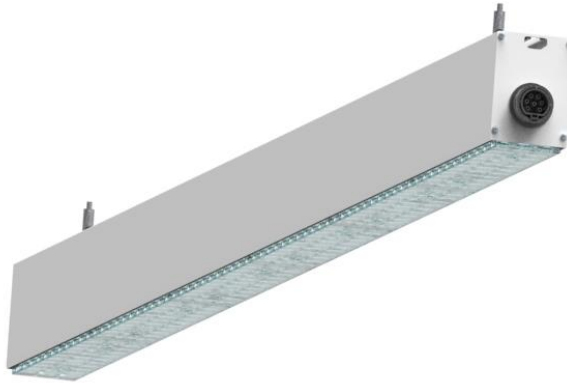

InduLED Series Luminaire

LED-series luminaire, 3-row LEDs, different installation options, different light colours are available, Last digit 0: commuting; 3: cable route; 5: deck assembly, other light colours on request, different wattages, different lengths, various optics, protection category IP54, DALI is available, high-quality plug-in system connectors , ENEC certified