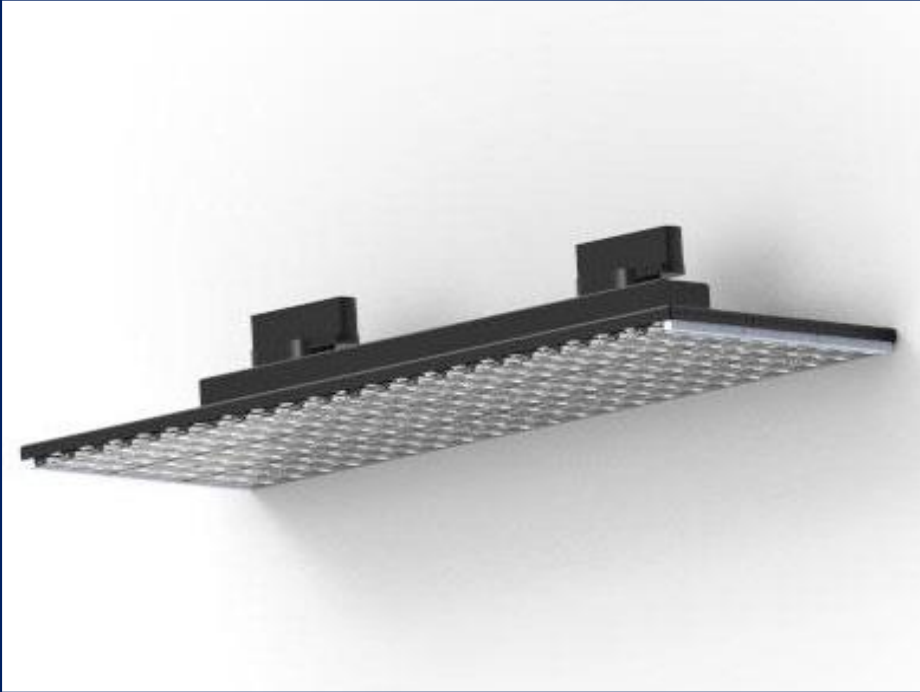

ENEC certified

2 high-quality trunking adapter for optimum hold and alignment

Protection category IP20 / protection class I

On/Off or dimmable & building management

colour white, black, silver

special designs on customer request